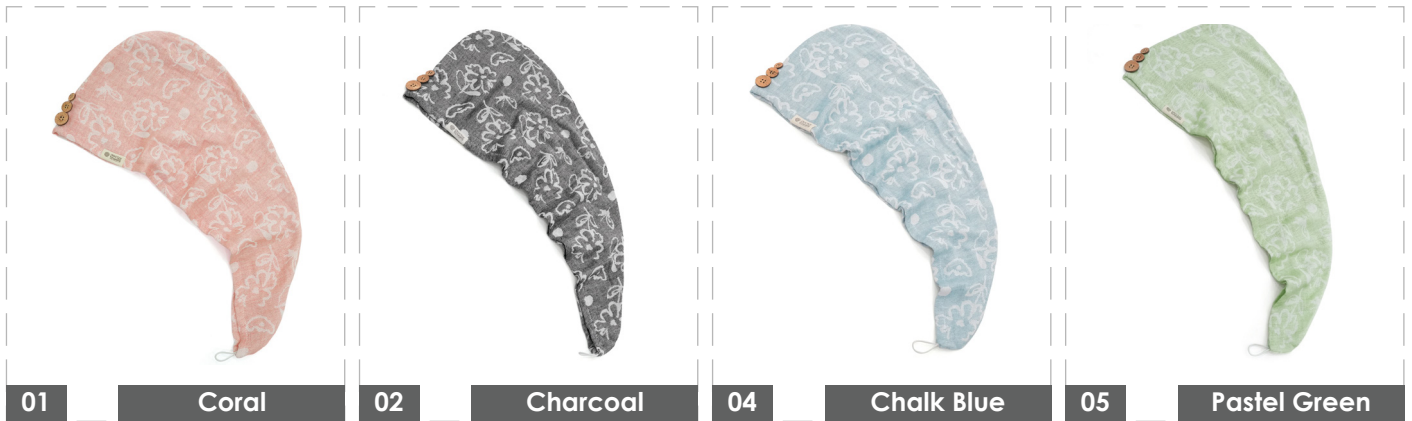

Banana Jacquard Floral Hair Towel

HAIR TOWEL (25cm x 65cm x 5cm)
MRP : Rs. 599