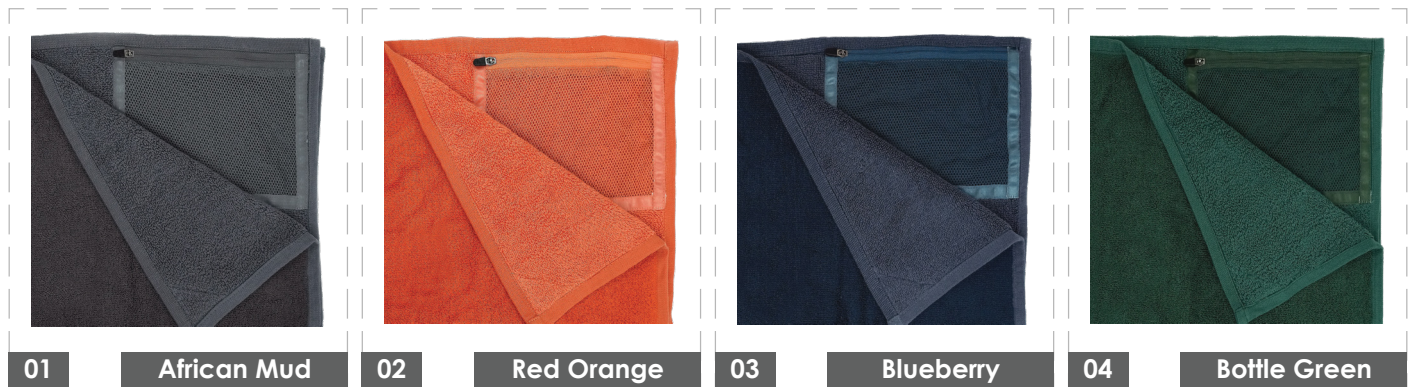

Banana X Cotton Workout Towels

GYM WORKOUT TOWEL (75cm x 50cm)
MRP : Rs. 849 (with Metal Tin Packaging)