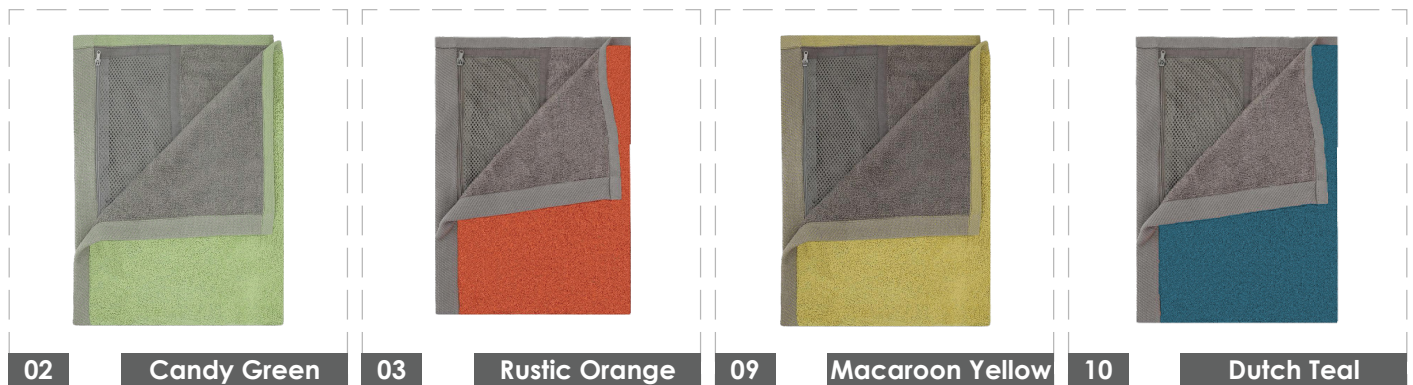

Banana Terry Workout Towels

GYM WORKOUT TOWEL (75cm x 50cm)
MRP : Rs. 849 (With Metal Tin Packaging)