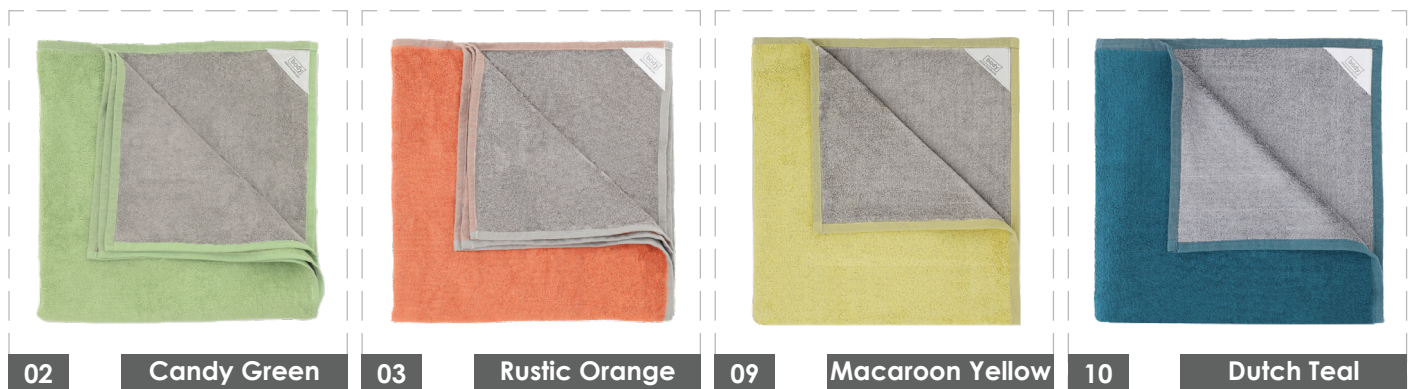

Banana Terry Towels

BATH TOWEL (75cm x 150cm)
MRP : Rs. 1,699

HAND TOWEL (40cm x 60cm)
MRP : Rs. 999 (Set of 2)
(Solid Colors)

FACE TOWEL (40cm x 40cm)
MRP : Rs. 999 (Set of 4)
(Solid Colors)