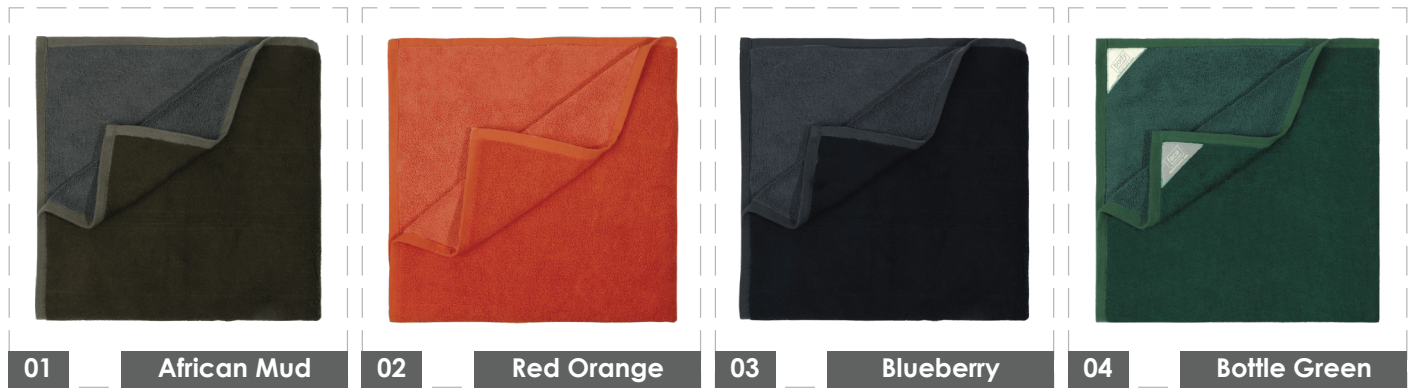

Banana X Cotton Terry Towels

BATH TOWEL (75cm x 150cm)
MRP : Rs. 1,699

HAND TOWEL (40cm x 60cm)
MRP : Rs. 999 (Set of 2)

FACE TOWEL (40cm x 40cm)
MRP : Rs. 999 (Set of 4)